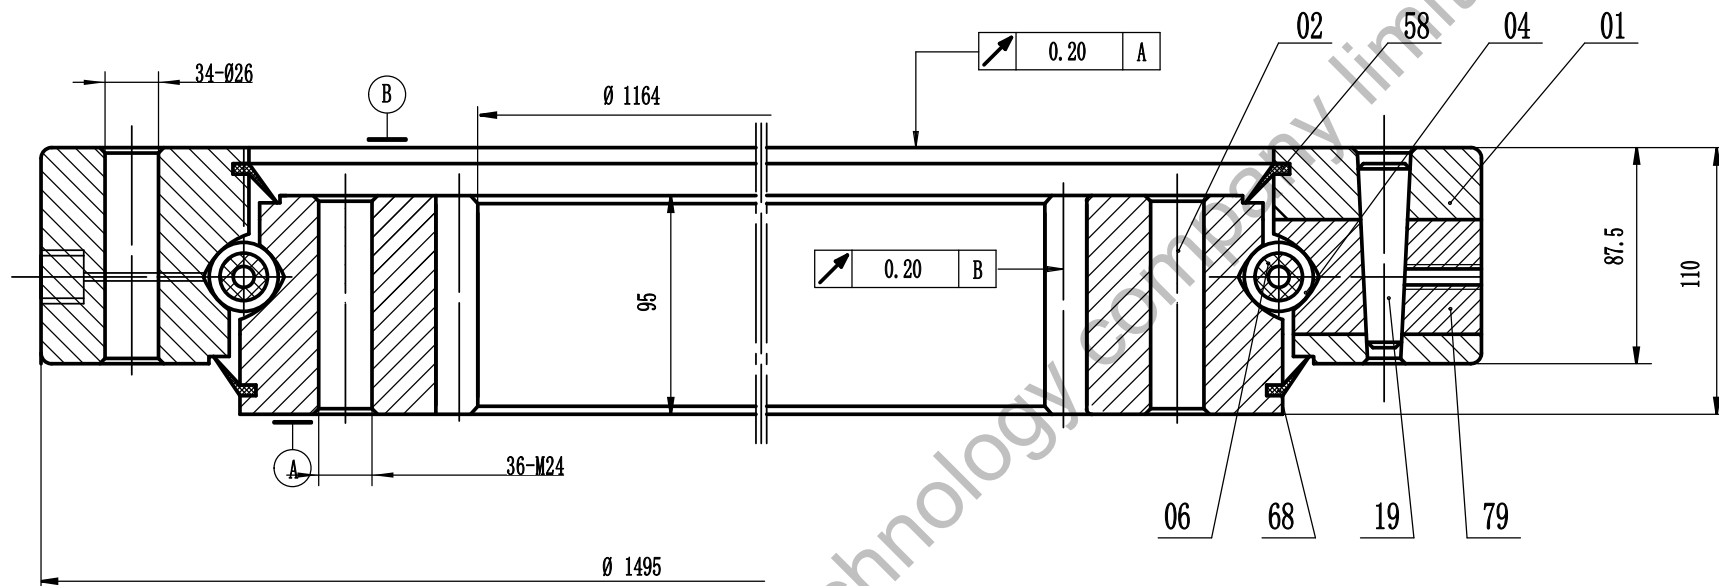

A-A

Remark:

1. Luoyang JCB Bearing Technology Co., Ltd is a technical Inc, specialize in designing and manufacturing slewing ring bearing, we can design and manufactur all kinds of slewing bearing according to client's requirement.

2. This drawing is reference for user, if you need formal drawing, please contact wth us sales@jcb-bearing.com, the official drawing will be submitted after order confirmation.

Contact information

Company Address : No.3 Lianmeng road, Luoyang, Henan, China.

Postal code : 471003

Phone : 86-379-68611678 Fax : 86-379-68611679

E-mail: sales@jcb-bearing.com

Reserved E-mail: sales@slewing-ring-bearings.com

Website: www.jcb-bearing.com

www.slewing-ring-bearings.com

www.slewing-bearings.net